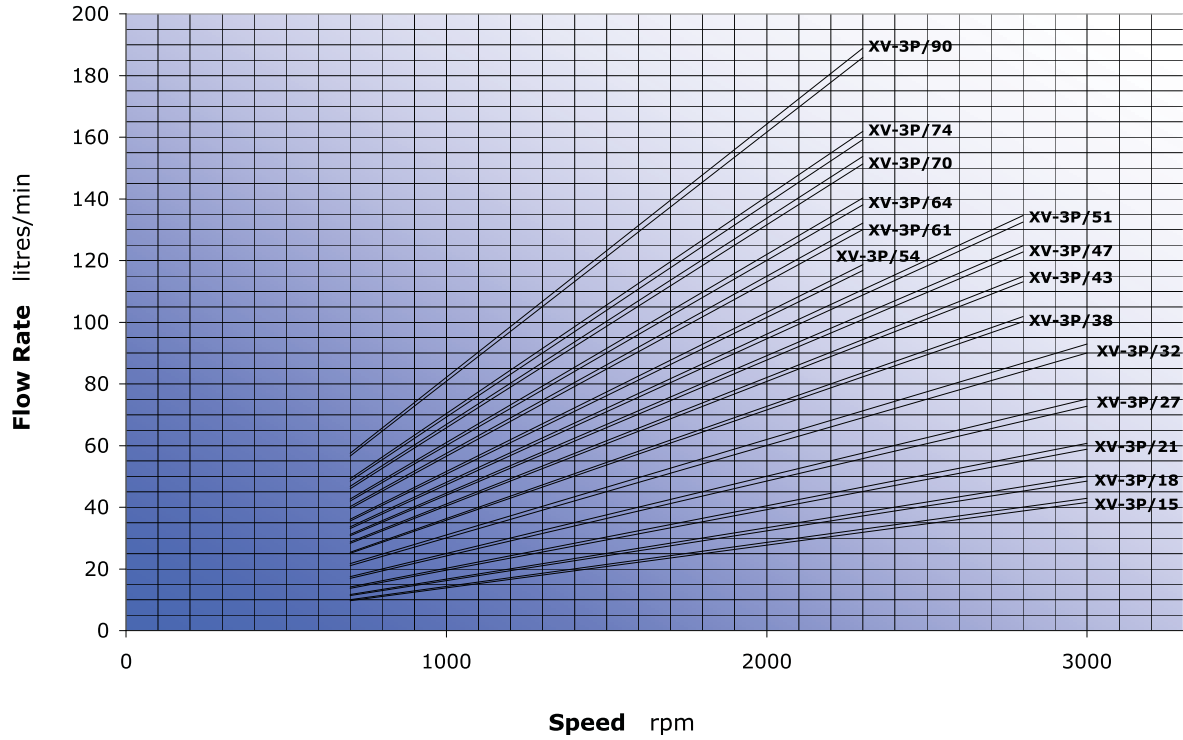

XV-3P CHARACTERISTIC FLOW RATE CURVES

XV-3P MOTOR TORQUE